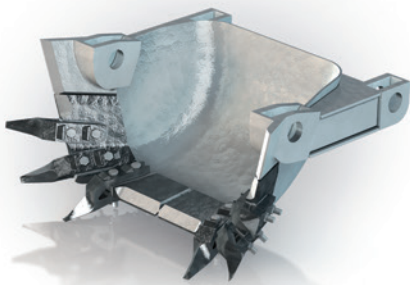

WEAR PARTS FOR DREDGING AND EXCAVATION

GOOD QUALITY WILL LAST!

We offer specifically manufactured and highly precise buckets for bucket-wheel or chain-and-bucket excavators for different operating ranges, e.g. opencast mining.

WEAR PARTS FOR DREDGING AND
EXCAVATION

BC- 330
· chain-and-bucket excavator
· dredging

BW - 200
· bucket-wheel excavator
· stockpile production

BW - 570
· bucket-wheel excavator
· opencast mining

BW - 1600
· bucket-wheel excavator
· stockpile production