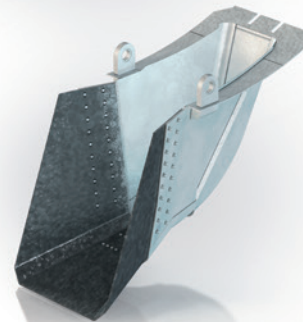

WEAR PARTS FOR DREDGING AND EXCAVATION

GOOD QUALITY WILL LAST!

We offer specifically manufactured and highly precise buckets for bucket-wheel or chain-and-bucket excavators for different operating ranges, e.g. opencast mining.

WEAR PARTS FOR DREDGING AND
EXCAVATION

BC- 330
· chain-and-bucket excavator
· dredging

BW - 200
· bucket-wheel excavator
· stockpile production

BW - 570
· bucket-wheel excavator
· opencast mining

BW - 1600
· bucket-wheel excavator
· stockpile production

BC - 220
· chain-and-bucket excavator
· dredging

BC - 255
· chain-and-bucket excavator
· dredging