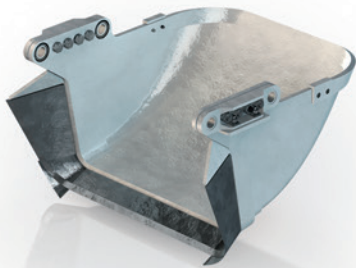

WEAR PARTS FOR DREDGING AND EXCAVATION

GOOD QUALITY WILL LAST!

We offer specifically manufactured and highly precise buckets for bucket-wheel or chain-and-bucket excavators for different operating ranges, e.g. opencast mining.

WEAR PARTS FOR DREDGING AND
EXCAVATION

BC- 330
· chain-and-bucket excavator
· dredging

BW - 200
· bucket-wheel excavator
· stockpile production

BW - 570
· bucket-wheel excavator
· opencast mining

BW - 1600
· bucket-wheel excavator
· stockpile production